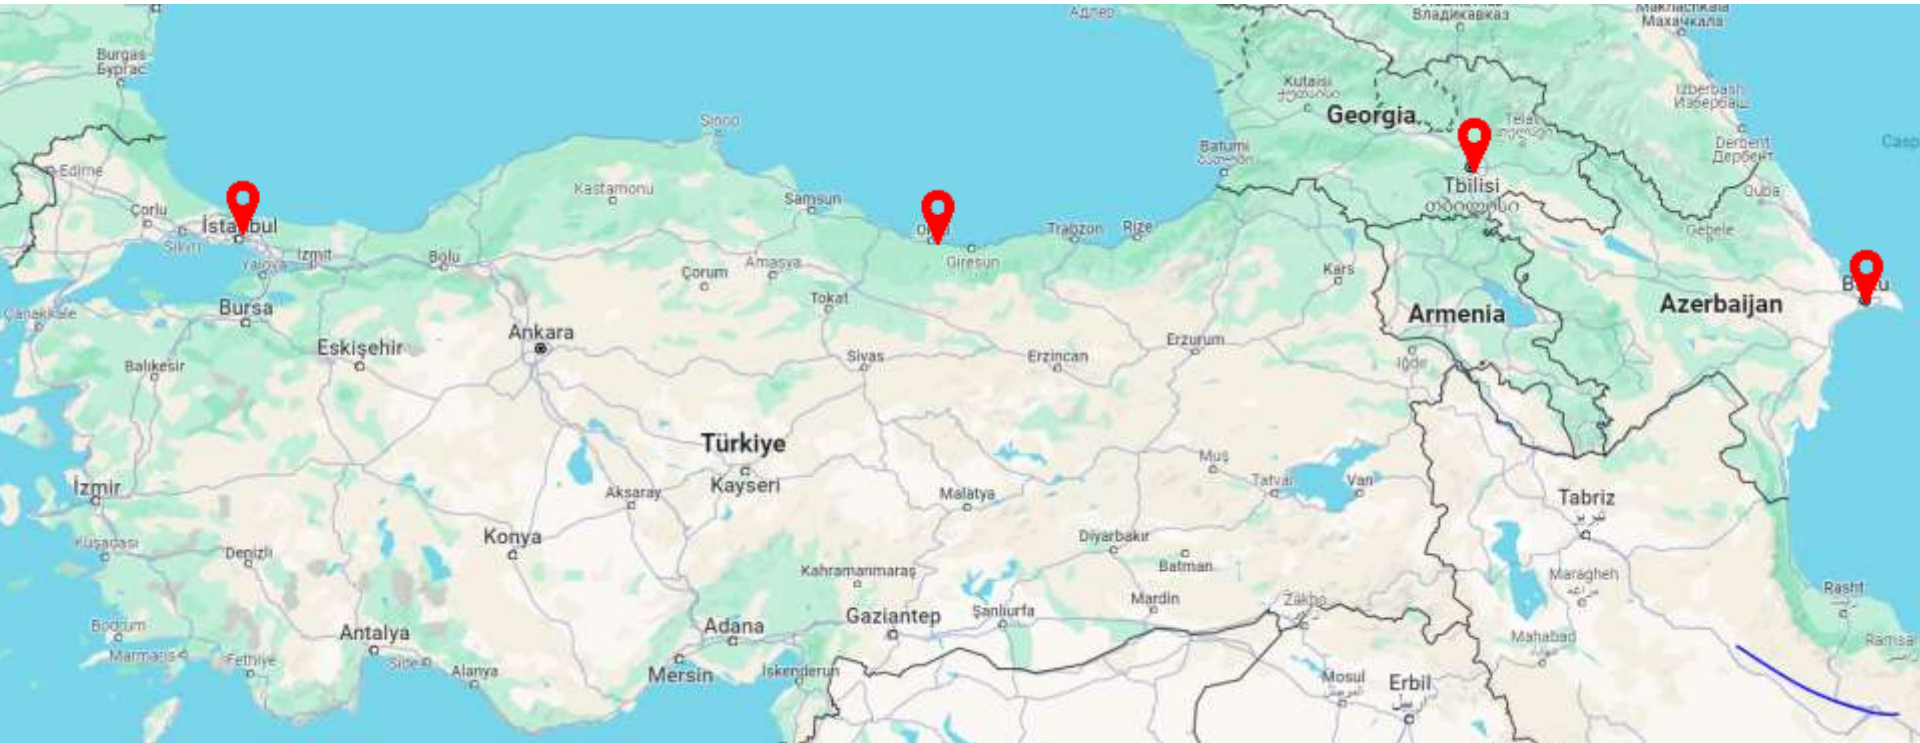

*Our head office **2K Hedef** is located in Ataşehir/Istanbul, Turkey.*