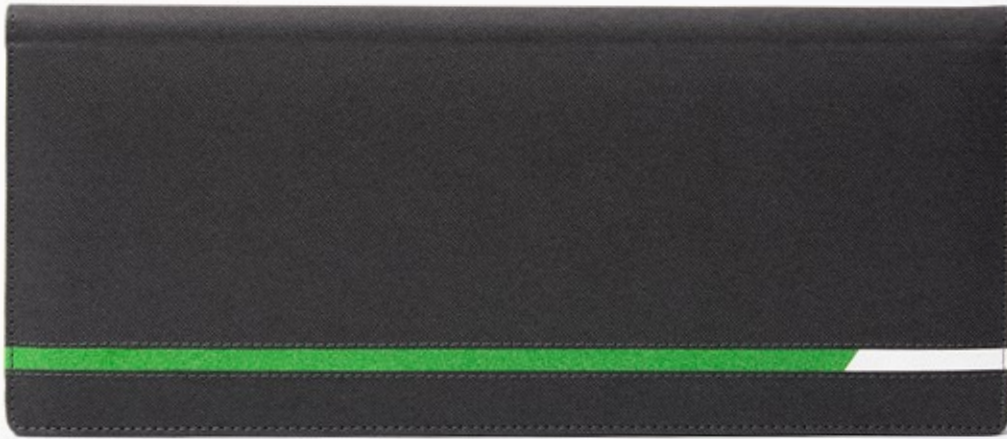

2127

Planner Hidden Wire-O
Material Codes 297, 182, 257