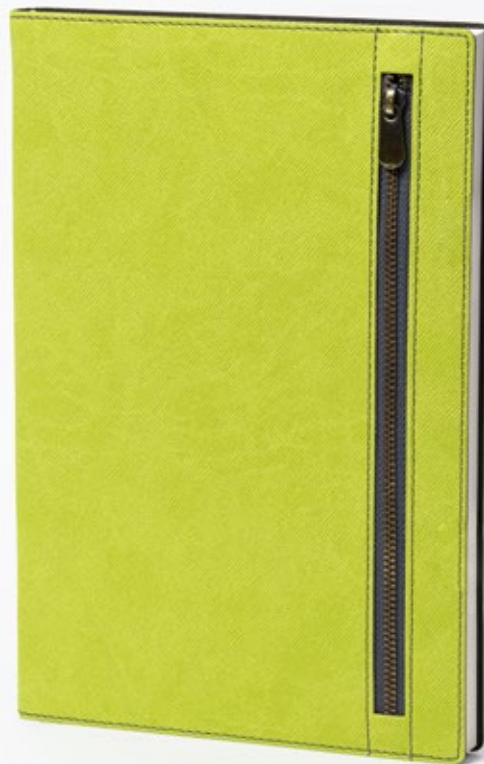

1501

Soft cover, Sewing thread
Material Codes 194