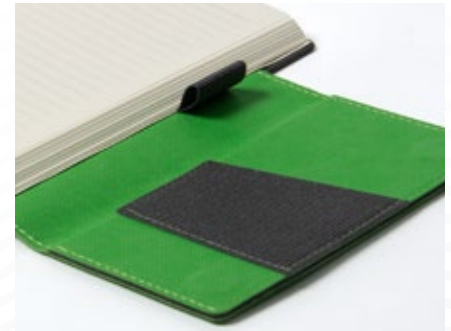

1827

Hard cover, Sewing thread
80 gsm. ivory, 192 pages
Material codes 174, 181