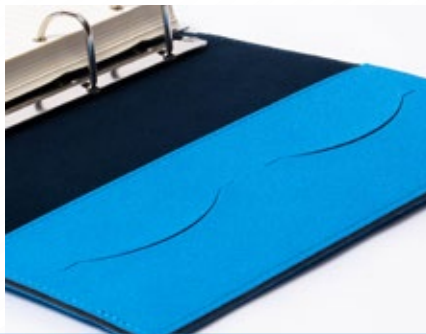

2131

Organizer O-Ring
70 gsm.
offset paper, 256 pages
Material Codes 179, 361