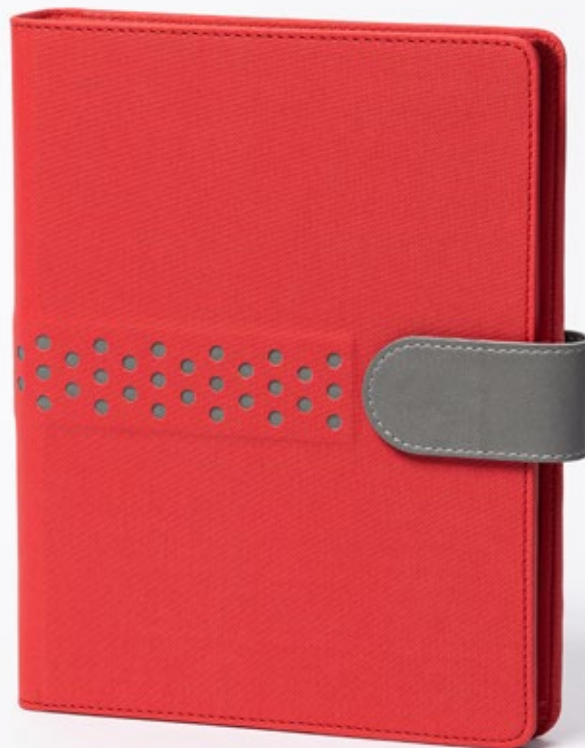

2302

Organizer O-Ring
Material Codes
192, 265, 352