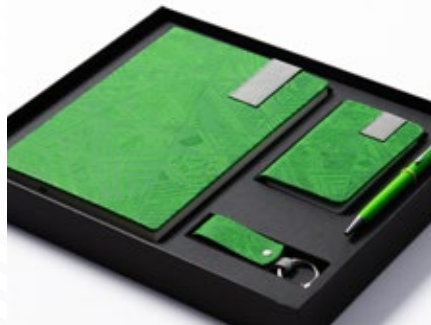

8170

Box Set includes

- Diary(1805)
- USB Keyholder (1839)
- Powerbank (1844)
- Pen

Materials used
280/174, 170/207, 181/176, 208,181