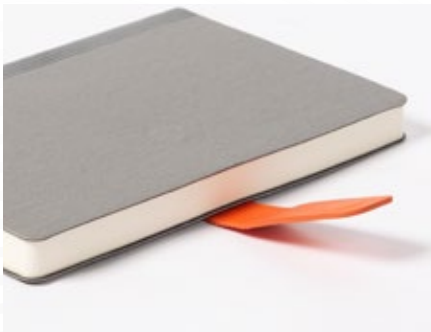

2413

Soft cover, Sewing thread,
Magnetic flap
Material codes 261, 221