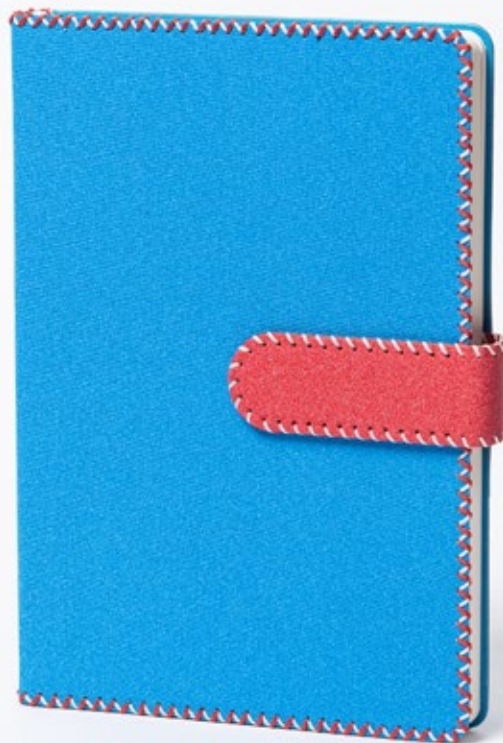

1910

Soft cover, Sewing thread
Material codes 172, 179